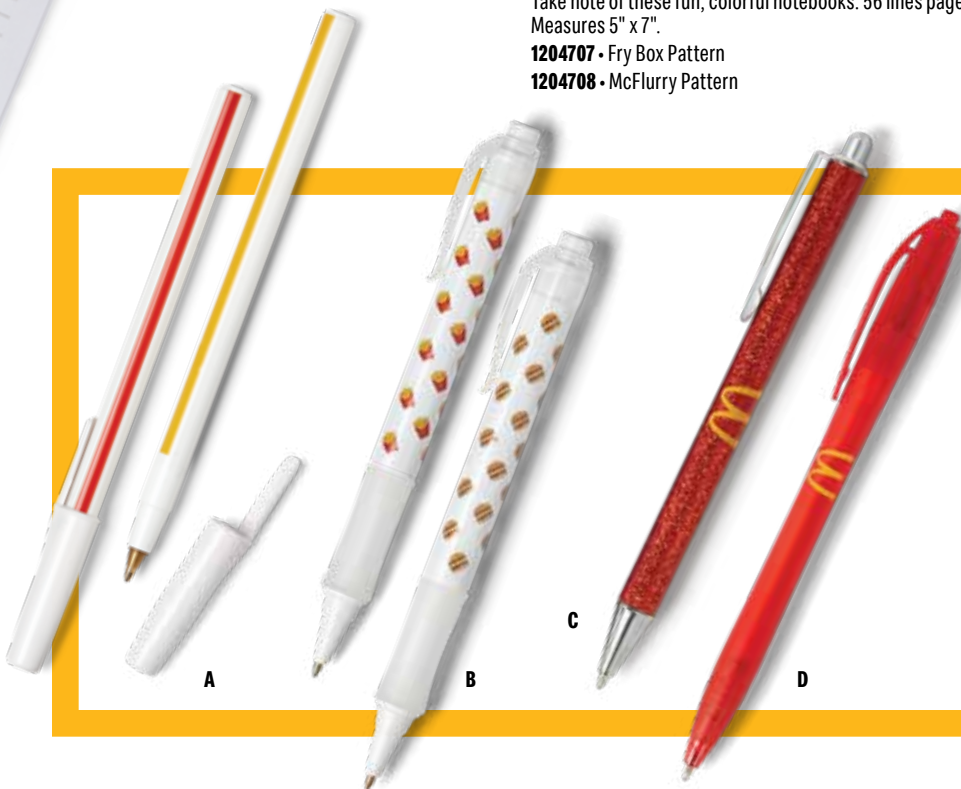

\$4.99 ea.

Tie Dye Journal

1221146 • Stay in your groove with this tie dye personal assistant. Lined paper and perfect bound. 70 page journal. Measures 5" x 7".

Pen not included.

\$5.99 ea.

NEW! Token Metallic Gold Journal

1226703 • Go for the gold this holiday! Keep track of all your great ideas in style. Includes 80 lined pages. Measures 5½" x 8¼".

\$4.99 ea.
Small Icon Notebook
1204602 • Good ideas come when you least expect it. Be ready with this handy notebook. 56 lined pages. Measures 5" x 7".

\$4.99 ea.
McDonald's Icon Journals
 Take note of these fun, colorful notebooks. 56 lines pages. Measures 5" x 7".
1204707 • Fry Box Pattern
1204708 • McFlurry Pattern

\$9.99 ea.
Fry Box Outline Journals Set of 2
1221147 • Jot it down! Keep lined paper on hand with these 56 page journals. Measures 5" x 7".

\$1.99 ea.
Straw Pen
A. 1198003 • Who doesn't love a reliable pen? A tribute to the famous McDonald's drinking straw. Black Ink.
\$1.79 set
Mini Icon Pen Sets
B. 1198004 • Get your day 'write' on track with these pen sets. Each set includes two pens. Black ink.
\$1.99 ea.
NEW! Arches Red Glitter Pen
C. 7227014 • Add some sparkle to your day. This red glitter pen writes in black ink and comes in an individual gift pouch. Screened Arches.
\$1.69 ea.
NEW! Arches Red Recycled Pen
D. 7227015 • Always be ready to take notes with this vibrant red, recycled pen. Screened Arches.