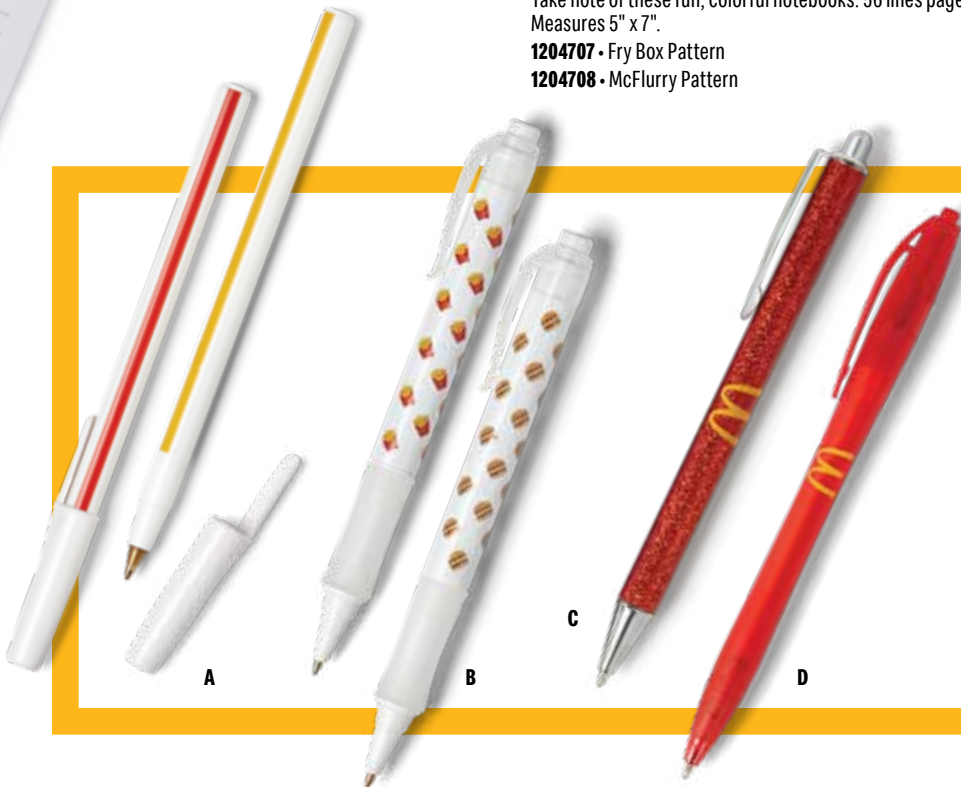

\$4.99 ea.

Tie Dye Journal

1221146 • Stay in your groove with this tie dye personal assistant. Lined paper and perfect bound. 70 page journal. Measures 5" x 7".

Pen not included.

\$5.99 ea.

NEW! Token Metallic Gold Journal

1226703 • Go for the gold this holiday! Keep track of all your great ideas in style. Includes 80 lined pages. Measures 5½" x 8¼".

\$4.99 ea.
Small Icon Notebook
1204602 • Good ideas come when you least expect it. Be ready with this handy notebook. 56 lined pages. Measures 5" x 7".

\$4.99 ea.
McDonald's Icon Journals
 Take note of these fun, colorful notebooks. 56 lines pages. Measures 5" x 7".
1204707 • Fry Box Pattern
1204708 • McFlurry Pattern

\$9.99 ea.
Fry Box Outline Journals Set of 2
1221147 • Jot it down! Keep lined paper on hand with these 56 page journals. Measures 5" x 7".