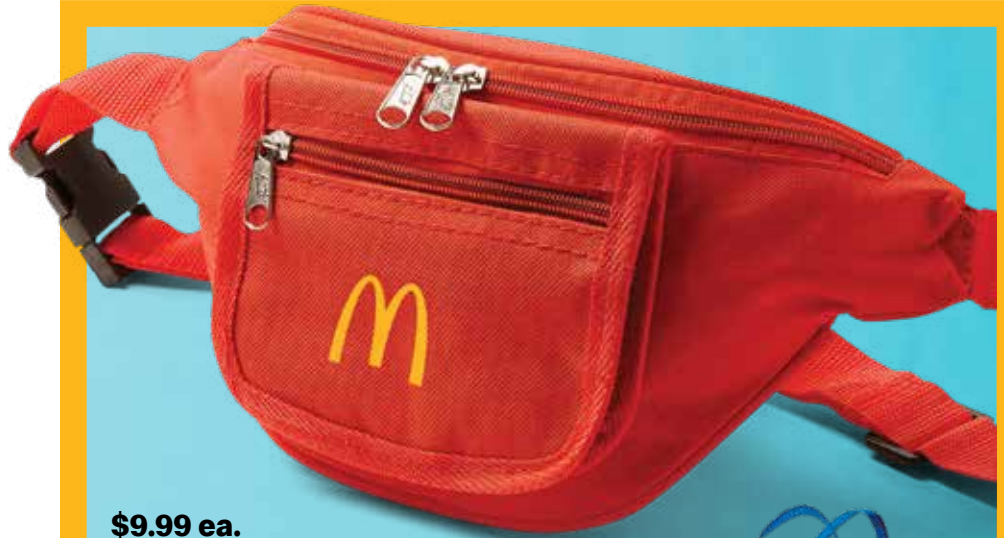

Ready for Anything

Bags & Totes

\$8.99 ea.

Arches Backpack

2216057 • Carry your items in style with this compact backpack. Screened Arches. Measures 9-7/16" x 15-3/4" x 6-5/16".

\$9.99 ea.

Arches Hip Pack

2211004 • A modern take on the classic accessory. Includes two zippered pockets, an ID holder, two card slots, and pen loops. You'll have everything you need safely secured to you. 51" max belt size. Screened Arches.