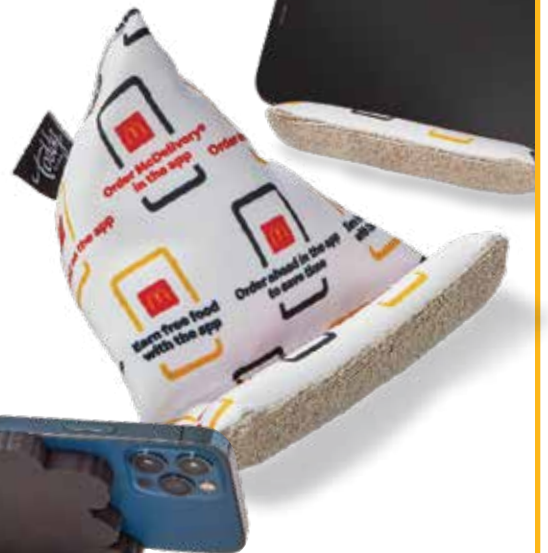

**\$6.99 ea.**

**Grimace Eco PopSocket** 

**5236704** - No wonder Grimace is smiling — this PopSocket® PopGrip is made with 35% plant-based materials to reduce emissions. It sticks easily to the back of your phone with repositionable gel and is removable for Qi wireless charging. When extended it becomes a media stand and grip. Screened Grimace Smile. Measures 1-1/2" diameter.

**\$4.99 ea.**

**NEW! Grimace RFID Card Phone Wallet**

**5246700** - Keep everything handy. The Grimace RFID card phone wallet sticks easily to any phone and works with car mounts. Securely holds up to three cards or driver's license. Screen printed artwork. Measures 2-3/8" x 3-1/2".

**\$7.99 ea.**

**McDelivery Phone Wedge**

**5241403** - Experience the next way to hold your phone steady. The McDelivery Phone Wedge is a soft and easy phone stand that can fit anywhere and clean your phone at the same time. Measures 4" W x 5" H x 3-1/2" D.

**\$12.99 ea.**

**Fry Kids Phone Stand**

**5241400** - Stay hands-free with the help of the Fry Kids. This phone stand works for most phones and keeps your screen at the perfect angle. Measures 3" W x 4-3/4" H x 3-1/4" D.