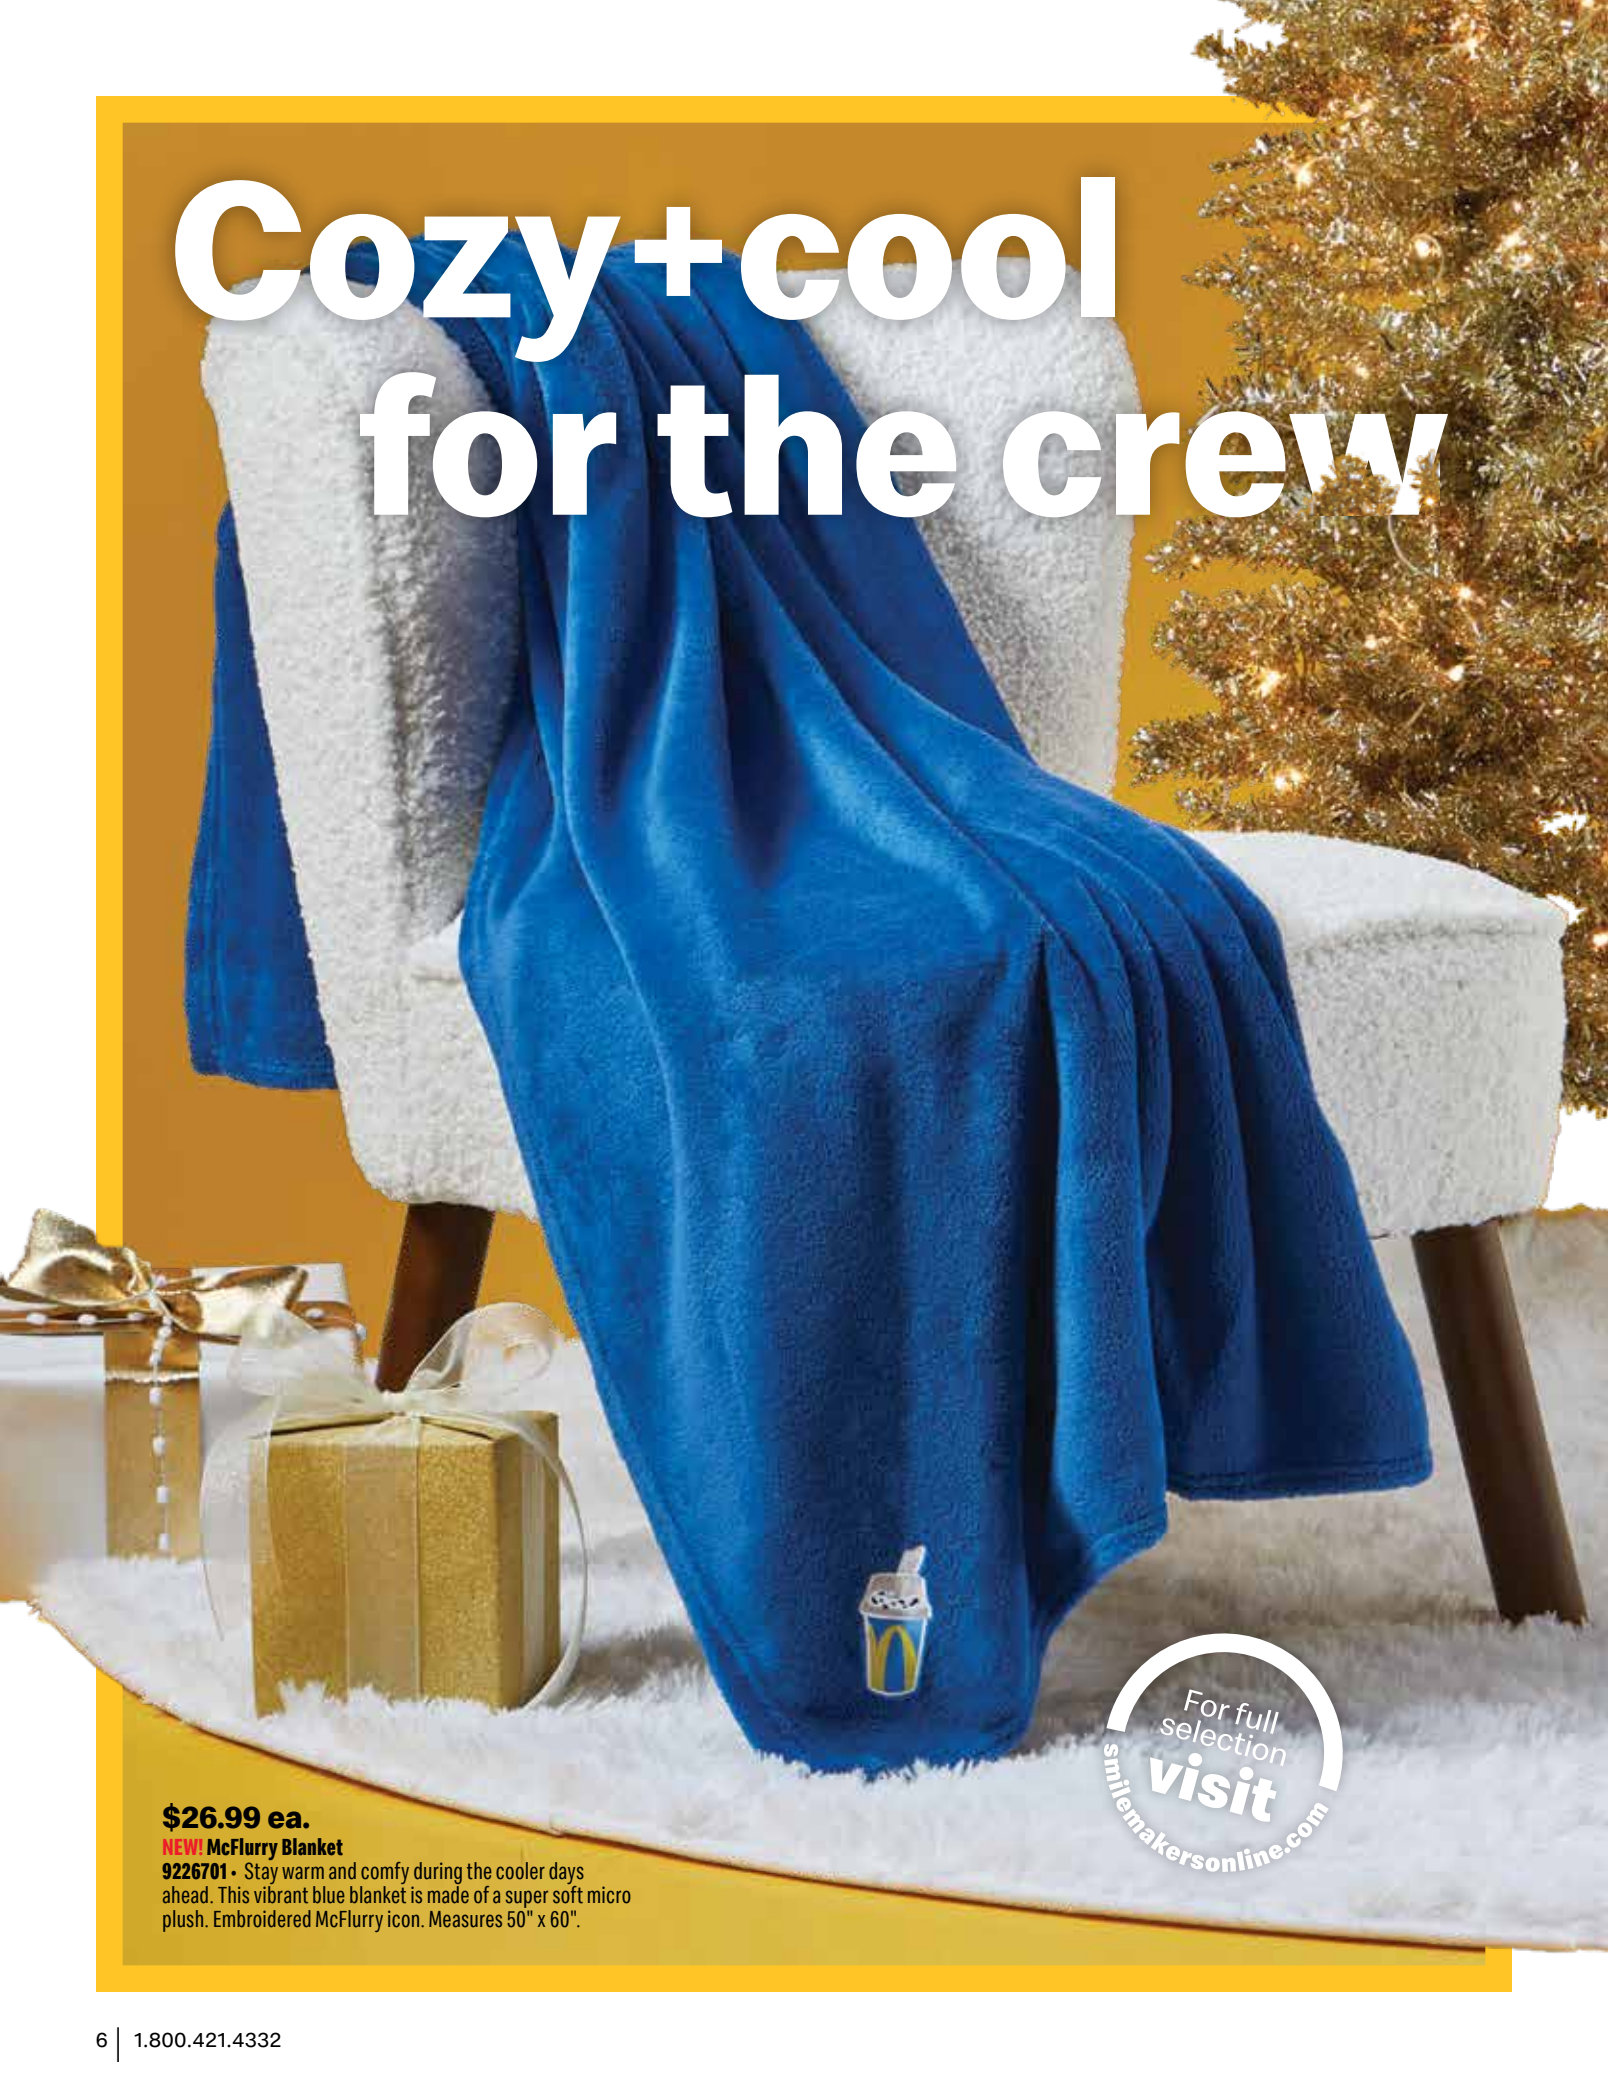

Cozy+cool for the crew

\$26.99 ea.

NEW! McFlurry Blanket

9226701 • Stay warm and comfy during the cooler days ahead. This vibrant blue blanket is made of a super soft micro plush. Embroidered McFlurry icon. Measures 50" x 60".